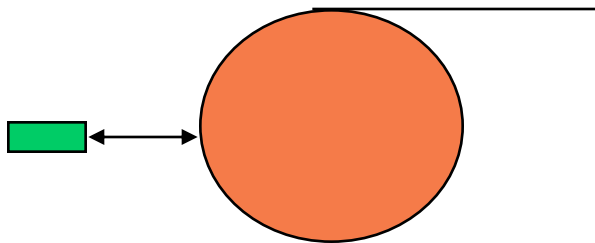

Ultrasonic Distance Sensors

Winding and Unwinding

Paper
Metal Working
Aluminium
Textile
Plastic
Packaging Machines