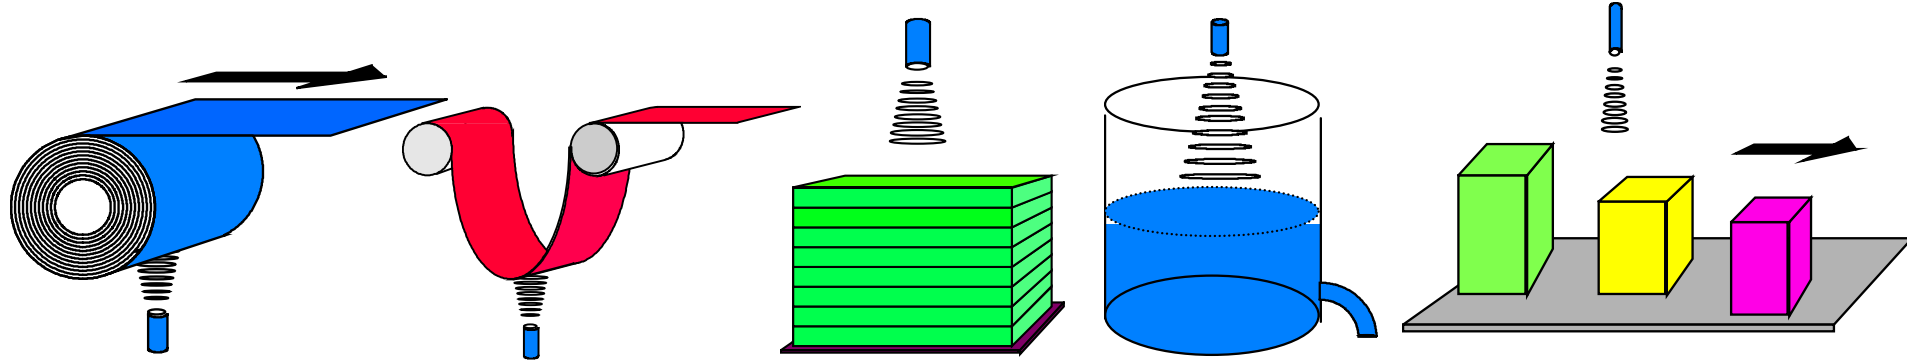

Ultrasonic Distance Sensors

Ultrasonic Distance Sensors

APPLICATIONS

Diameter Measurement

Slope Control

Height Measurement

Level Detection

Parts Counting

Independent of

- MATERIAL
- COLOUR
- LIGHT
- DUST
- MIST

Ultrasonic Distance Sensors

Detection Ranges

- 25 to 150 mm
- 500 to 6000 mm

with

- HIGH LINEARITY
- HIGH REPEATABILITY
- BACKGROUND SUPPRESSION

Ultrasonic Distance Sensors