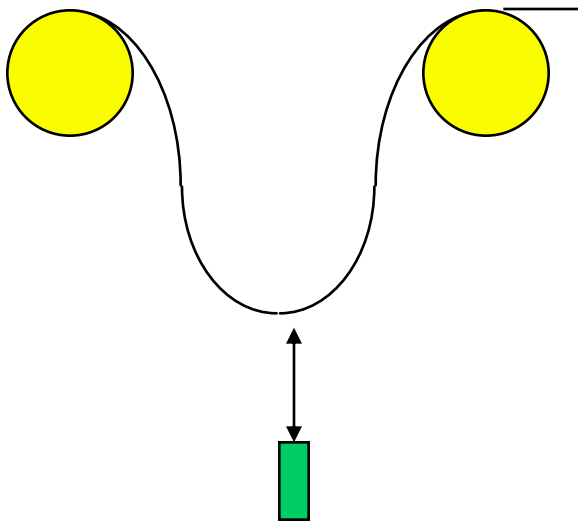

Ultrasonic Distance Sensors

Slope Control

Paper
Metal Working
Aluminium
Textile
Plastics
Packaging Machines
Chemical Industry