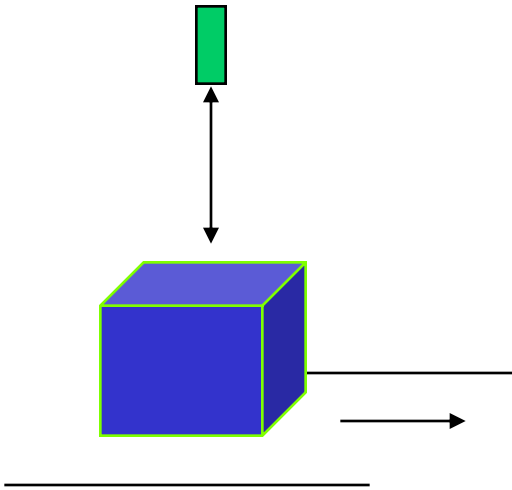

Ultrasonic Distance Sensors

Height Measurement

Automotive Industry
Metal Working
Printing Machines
Package & Distribution
Food & Beverage
Bottle Sorting
Agriculture