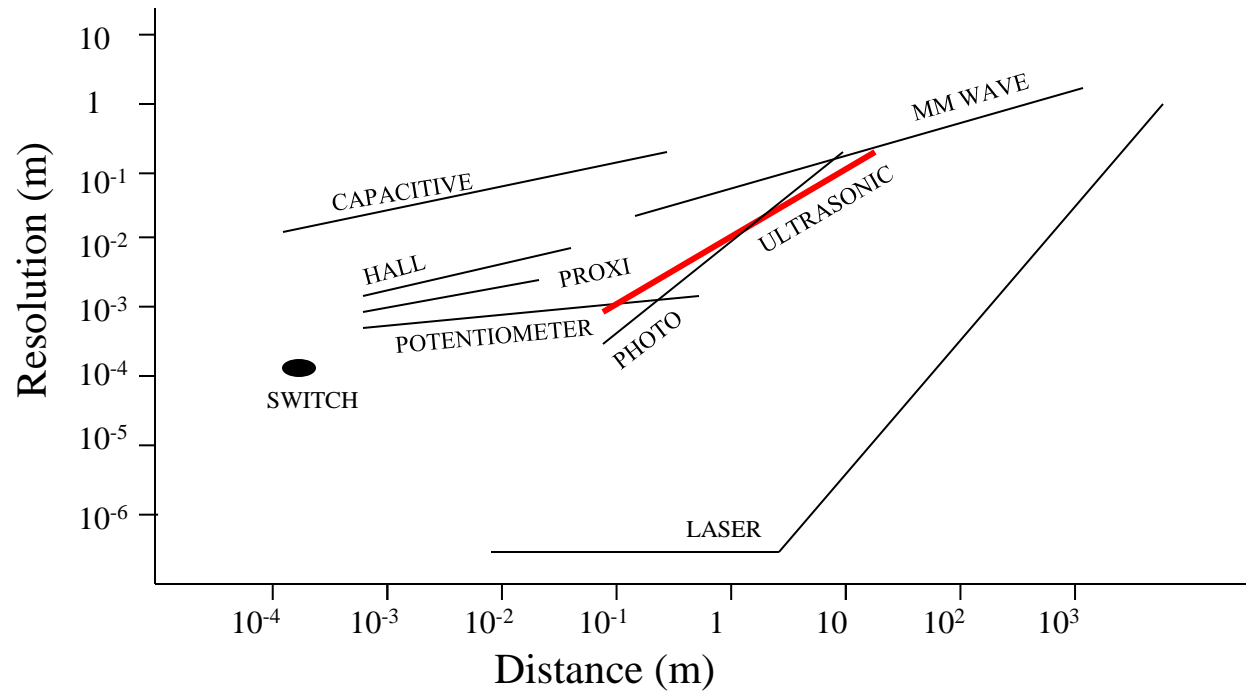

Ultrasonic Distance Sensors

Sensor Technologies

Distance Measurement